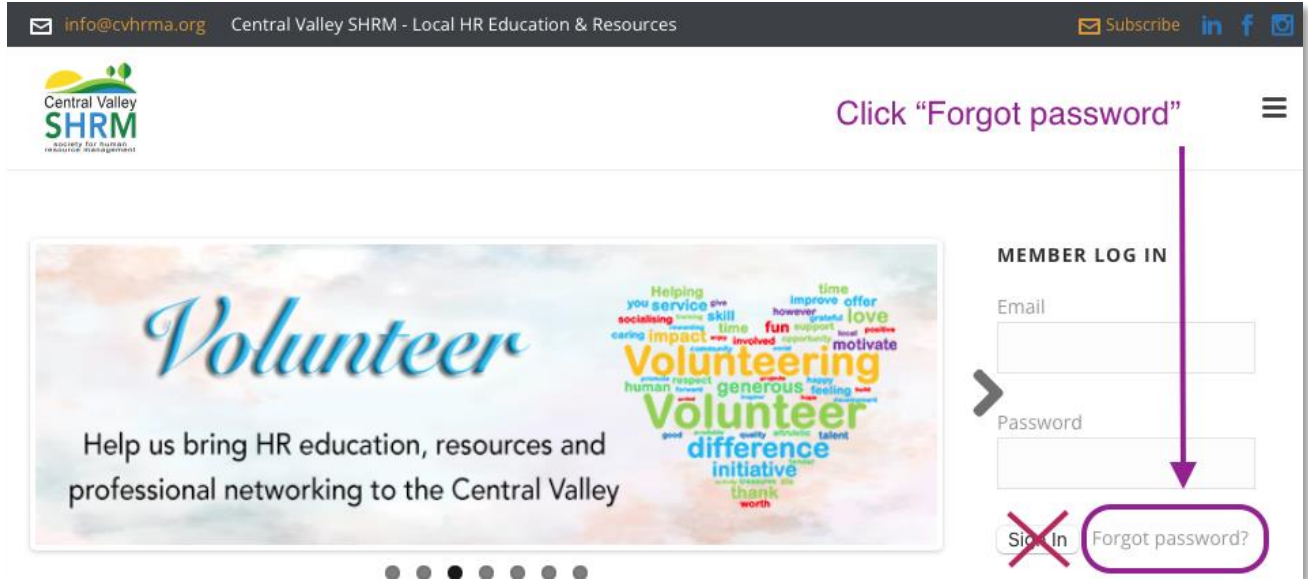

Instructions to get your Central Valley SHRM password

Please try the below password reset process first. If the below does not work (e.g., “No account found with this email address”) please email: Membership@cvhрма.org

Step 1: Go to: <http://www.cvhрма.org> and click “Forgot password”