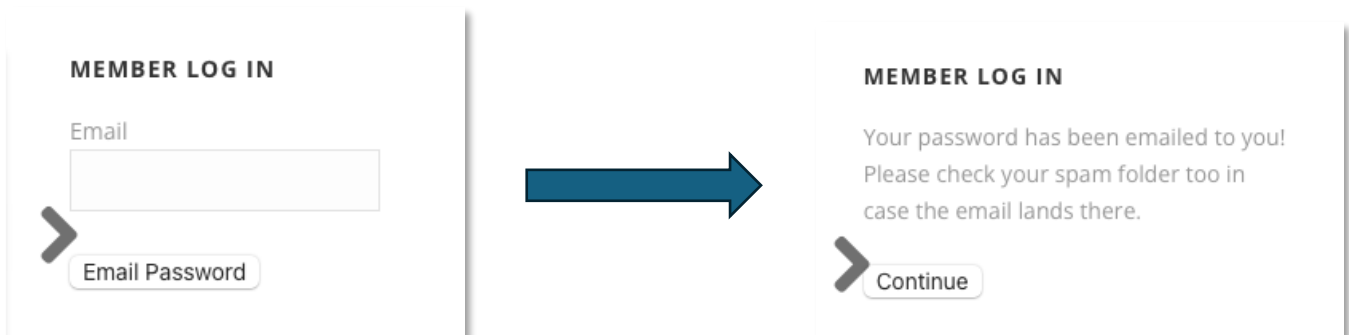

Step 2: Enter the SAME email you use to log into www.SHRM.org and click “Email Password”. Our system will email you a password.